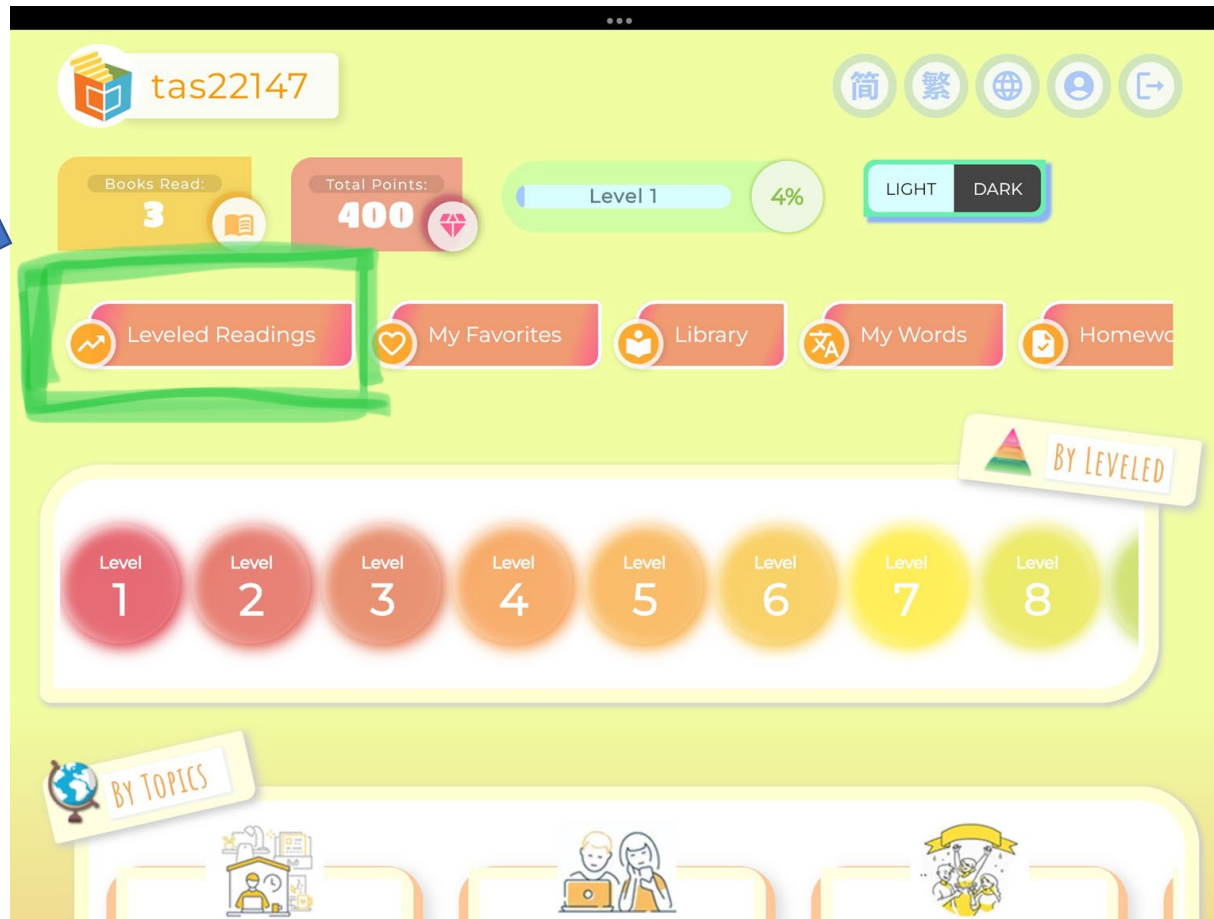

iChineseReader Instructions

go to the website <https://ichinesereader.com/>

2. Enter your kid's username _____ and
password:123456

A screenshot of a login interface on a teal background. It features two input fields: 'Username' with the value 'tas' and 'Password' with masked characters '*****'. Below the fields are a 'Remember Me' checkbox and a 'Forgot Password' link. At the bottom, there are three buttons: a large blue 'Login' button, a smaller orange 'Badge Login' button, and a smaller purple 'Clever Login' button.

3. Tap “Leveled Readings,” you will see the leveled books for your kid.

4. Tap “Homework,” you will see books assigned by the teacher.

Title	Status	RequiredReadin...	Progress	StartDate
Q1 G1 Family	LIVE	20	0%	2022-08-25 10:11