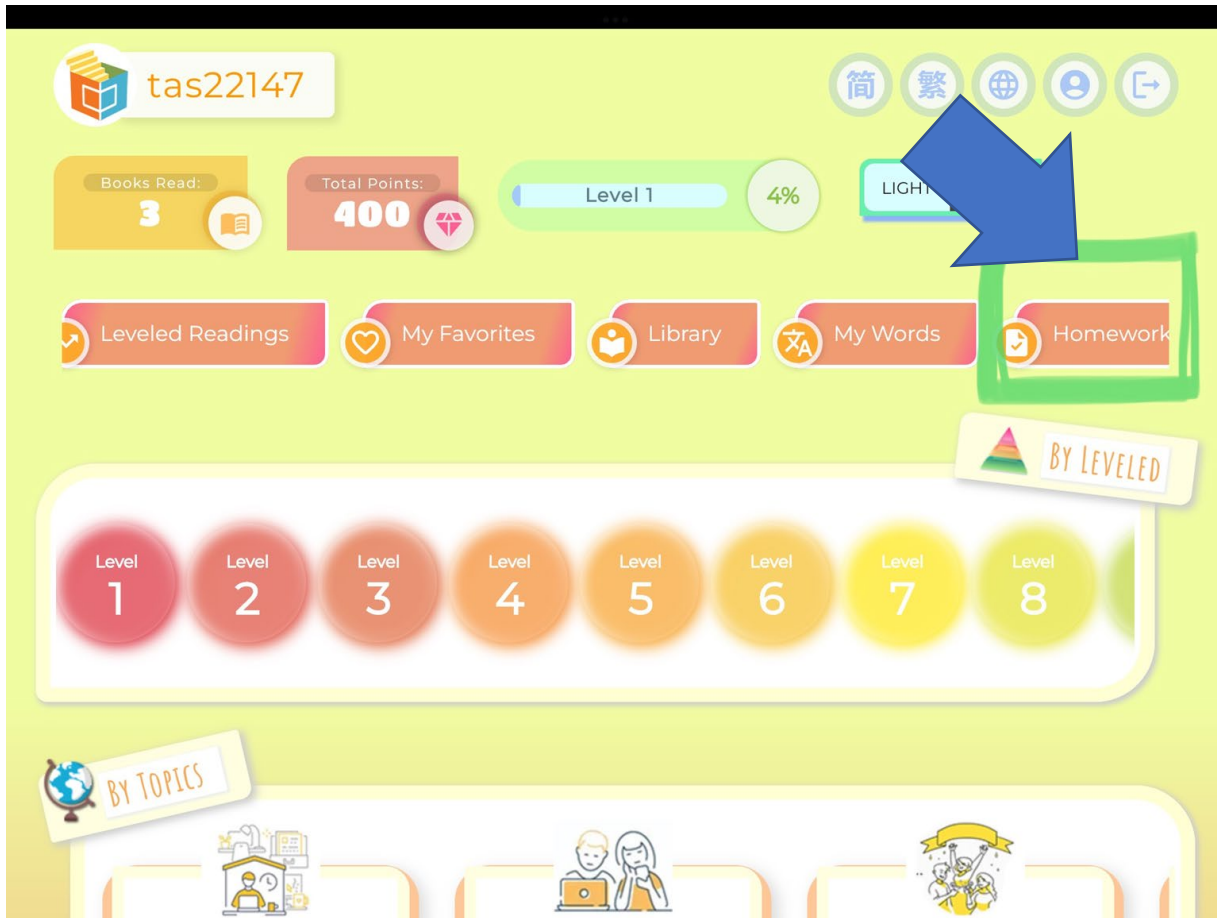

iChineseReader Instructions

go to the website <https://ichinesereader.com/>

2. Enter your kid's username _____ and
password:123456

A screenshot of a login interface on a teal background. It features two input fields: 'Username' with the value 'tas' and 'Password' with masked characters '*****'. Below the fields are a 'Remember Me' checkbox and a 'Forgot Password' link. At the bottom, there are three buttons: a large blue 'Login' button, a smaller orange 'Badge Login' button, and a smaller purple 'Clever Login' button.

3. Tap “Leveled Readings,” you will see the leveled books for your kid.

4. Tap “Homework,” you will see books assigned by the teacher.

Title	Status	RequiredReadin...	Progress	StartDate
Q1 G1 Family	LIVE	20	0%	2022-08-25 10:11